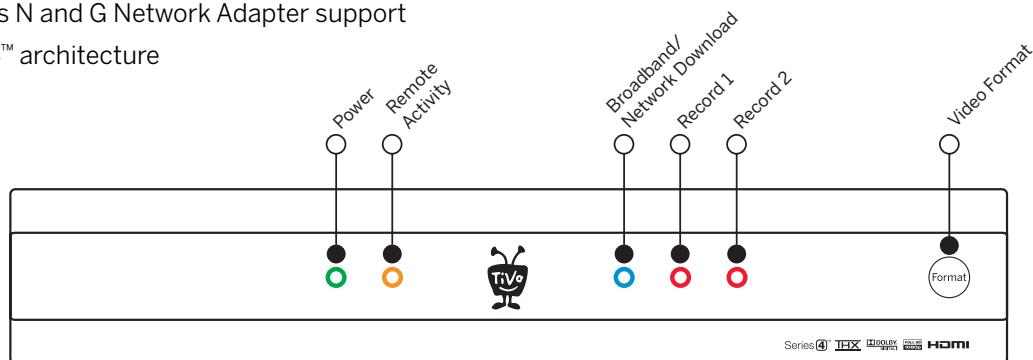

TiVo Premiere

Specifications:

Supported Signal Sources:

- Digital cable
- Antenna (ATSC)
- Verizon FiOS®

Does not support satellite or AT&T U-verse.

Outputs: HDMI, component video, composite video, optical audio, analog audio

Video Output Modes Include: 480i, 480p, 720p, 1080i, 1080p

Inputs: CableCARD™ support, cable coax, antenna coax

Ethernet connection, USB 2.0 ports (2), eSATA

TiVo Wireless N and G Network Adapter support

TiVo Series4™ architecture

Front