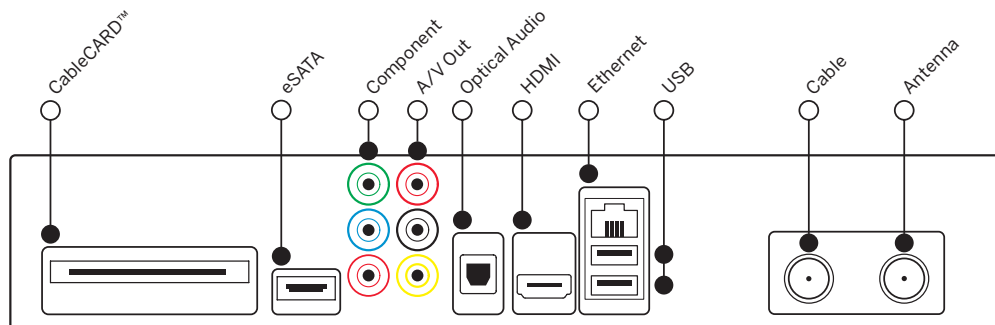

Back

TiVo Premiere Dimensions:

16.5" W x 9.7" D x 2.4" H with feet
(2.1" H without feet – bezel height)

Weight: 6.8 lbs.

Outer Carton Dimensions: 19.75" W x 13" D x 6.125" H

UPC: 851342000964

Model: TCD746500

SKU: R74650

Optional Accessories:

- TiVo® Wireless N or G Network Adapter
- TiVo® Phone Line Adapter

Included in Box:

- TiVo® Premiere
- TiVo® remote
- Instruction manual and quick-start guide
- Cables (includes 6' HDMI cable)

* Broadband Internet connection required. Due to restrictions placed by copyright holders, certain premium programming cannot be transferred to computers or mobile devices. TiVo Desktop Plus software (sold separately) is required to transfer recordings to mobile devices.

© 2012 TiVo Inc. All rights reserved. TiVo, the TiVo logo, Series4, and the Series4 logo are trademarks or registered trademarks of TiVo Inc. or its subsidiaries worldwide. HDMI, the HDMI logo, and High Definition Multimedia Interface are trademarks or registered trademarks of HDMI Licensing, LLC. Dolby and the Double D symbol are trademarks of Dolby Laboratories. CableCARD is a trademark of Cable Television Laboratories, Inc. All other trademarks and tradenames are the property of their respective owners.